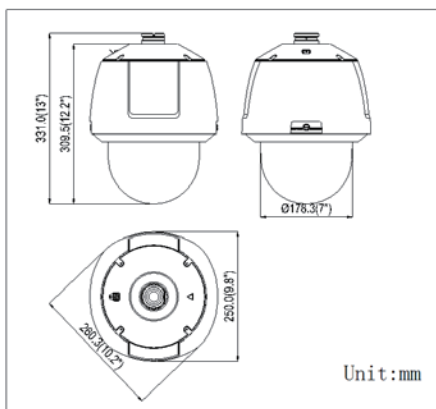

Dimensions

Accessories

Available models

DS-2DF6223-AEL, High-PoE / 24VAC, outdoor

	DS-2DF6223-AEL
Camera Module	
Image Sensor	1/1.9" Progressive Scan CMOS
Min. Illumination	F1.5, 1/1 sec, 50 IRE, AGC On: Color: 0.002 lux, B/W: 0.0002 lux F1.5, 1/30 sec, 50 IRE, AGC On: Color: 0.02 lux, B/W : 0.002 lux
Max. Image Resolution	1920×1080
Focal Length	5.9-135.7mm, 23x
Digital Zoom	16X
Zoom Speed	Approx.4.4s(Optical Wide-Tele)
Angle of View	59.8-3.0 degree (Wide-Tele)
Min. Working Distance	10-1500mm(Wide-Tele)
Aperture Range	F1.5-F3.4
Focus Mode	Auto / Semiautomatic / Manual
WDR	120dB
S / N Ratio	≥ 55dB
Shutter Time	50Hz: 1~1/30,000s; 60Hz: 1~1/30,000s
AGC	Auto / Manual
White Balance	Auto / Manual /ATW/Indoor/Outdoor/Daylight lamp/Sodium lamp
Day & Night	IR Cut Filter
Privacy Mask	24 privacy masks programmable; optional multiple colors and mosaics
Enhancement	3D DNR, EIS, Defog, HLC/BLC, SVC
Pan and Tilt	
Range	Pan:360° endless; Tilt: -20°-90°(Auto Flip)
Speed	Pan Manual Speed: 0.1°-300°/s, Pan Preset Speed: 540°/s Tilt Manual Speed: 0.1°-240°/s, Tilt Preset Speed: 400°/s
Number of Preset	300
Patrol	8 patrols, up to 32 presets per patrol
Pattern	4 patterns, with the recording time not less than 10 minutes per pattern
Park Action	Preset / Patrol / Pattern / Auto scan / Tilt scan / Random scan / Frame scan / Panorama scan
Scheduled Task	Preset / Patrol / Pattern / Auto scan / Tilt scan / Random scan / Frame scan / Panorama scan/Dome reboot/Dome adjust/Aux output
Smart Features	
Smart tracking	Manual/ Panorama/ Intrusion trigger/ Line crossing trigger/ Region entrance trigger/ Region exiting trigger
Smart detection	Face detection, intrusion detection, line crossing detection, audio exception detection, region entrance, region exiting
ROI encoding	Support 24 areas with adjustable levels
Alarm	
Alarm I/O	7/2
Alarm Trigger	Face detection, Intrusion detection, Line crossing detection, Region entrance, Region exiting, Audio exception detection, Motion detection, Audio Exception Detection, Dynamic analysis, Tampering alarm, Network disconnect, IP address conflict, Storage exception
Alarm Action	Preset, Patrol, Pattern, Micro SD/SDHC card recording, Relay output, Notification on Client
Input/Output	
Monitor Output	1.0V[p-p] / 75Ω, NTSC (or PAL) composite, BNC
Audio Input	1 Mic in/Line in interface, line input: 2-2.4V[p-p]; output impedance: 1KΩ, ±10%
Audio Output	1 Audio output interface, line level, impedance: 600Ω
Network	
Ethernet	10Base-T / 100Base-TX, RJ45 connector
Main Stream	50Hz: 25fps(1920×1080, 1280×960, 1280×720); 60Hz: 30fps(1920×1080, 1280×960, 1280×720)
Sub Stream	50Hz: 25fps(704×576, 352×288, 176×144); 60Hz: 30fps(704×480, 352×240, 176×120)
Third Stream	50Hz: 25fps(1920×1080, 1280×960, 1280×720, 704×576, 352×288, 176×144) 60Hz: 30fps(1920×1080, 1280×960, 1280×720, 704×480, 352×240, 176×120)
Image Compression	H.264/MJPEG/MPEG4, H.264 encoding with Baseline/Main/High profile
Audio Compression	G.711ulaw/G.711alaw/G.726/MP2L2/G.722
Protocols	IPv4/IPv6, HTTP, HTTPS, 802.1X, QoS, FTP, SMTP, UPnP, SNMP, DNS, DDNS, NTP, RTSP, RTP, TCP, UDP, IGMP, ICMP, DHCP, PPPoE
Simultaneous Live View	Up to 20 users
Mini SD Memory Card	Support up to 64GB Micro SD/SDHC/SDXC card. Support Edge recording
User/Host Level	Up to 32 users,3 Levels: Administrator, Operator and User
Security Measures	User authentication (ID and PW); Host authentication (MAC address); IP address filtering
System Integration	
Application programming	Open-ended API, support Onvif, PSIA, CGI and Genetec
Web Browser	IE 7+, Chrome 18 +, Firefox 5.0 +, Safari 5.02 +, support multi-language
RS-485 Protocols	HIKVISION, Pelco-P, Pelco-D, self-adaptive
Power	Hi-PoE&24 VAC, Max.60W
Working Temperature	-40°C ~ 65°C (-40°F ~ 149°F)
Humidity	90% or less
Protection Level	IP66 standard, TVS 6,000V lightning protection, surge protection and voltage transient protection
Certification	FCC, CE, UL, RoHS, IEC/EN 61000, IEC/EN 55022, IEC/EN 55024, IEC/EN60950-1
Dimensions	Φ178.3(mm)×331.0(mm) (Φ7.02"×13.03")
Weight (approx.)	8kg (approx.)
Mount Option	Long-arm wall mount: DS-1602ZJ; Corner mount: DS-1602ZJ-corner; Pole Mount: DS-1602ZJ-pole; Power box mount:DS-1602ZJ-box;Swan-neck mount: DS-1619ZJ